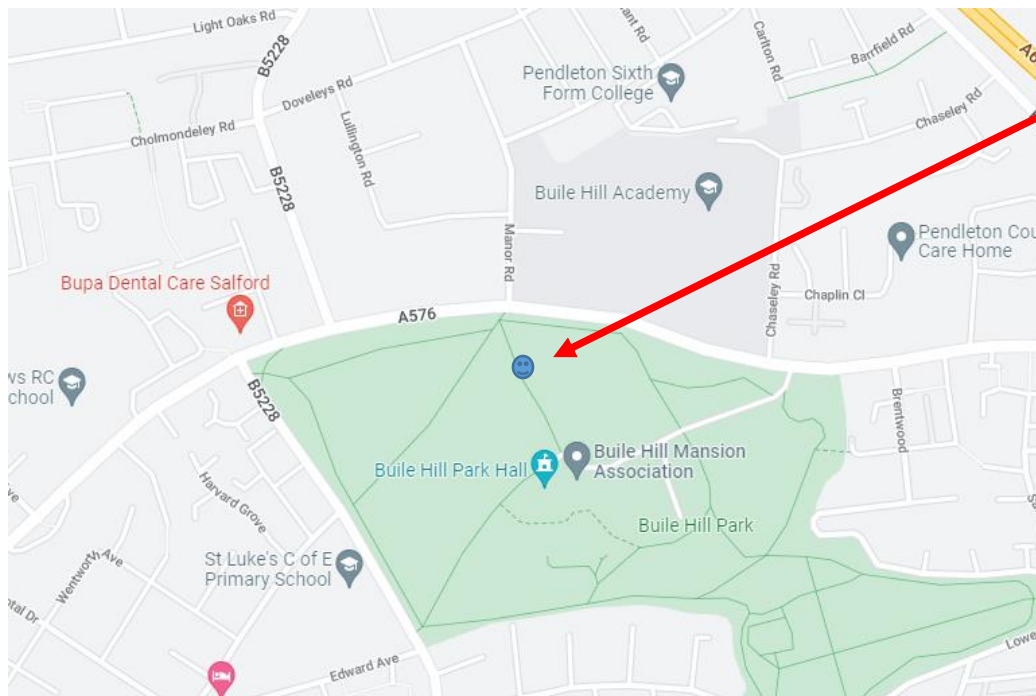

## Salford Schools Cross Country - Buile Hill Park

The first cross country race of the season is on Saturday 16th November at Buile Hill Park.

Dates	Race	Time	Distance
Sat 16 <sup>th</sup> Nov	Y3 & Y4 Boys	9:30am	1000m
Sat 30 <sup>th</sup> Nov	Y3 & Y4 Girls	9:40am	1000m
Sat 14 <sup>th</sup> Dec	Y5 & Y6 Boys	9:50am	1500m
Sat 18 <sup>th</sup> Jan	Y5 & Y6 Girls	10:10am	1500m

### Parking

There is no parking in the actual park. On road parking can become quite congested, so please allow time for parking - M6 8QN this is the post code for Manor Park road, the entrance to the Buile Hill park is across the road from Manor Road, so this is the best location to find parking.

A member of staff will meet you at the smiley face, on the path from the Manor Road gate. (The start line is opposite the smiley face.)

If the race is cancelled due to poor weather, you will be informed by text/schoolcomms.